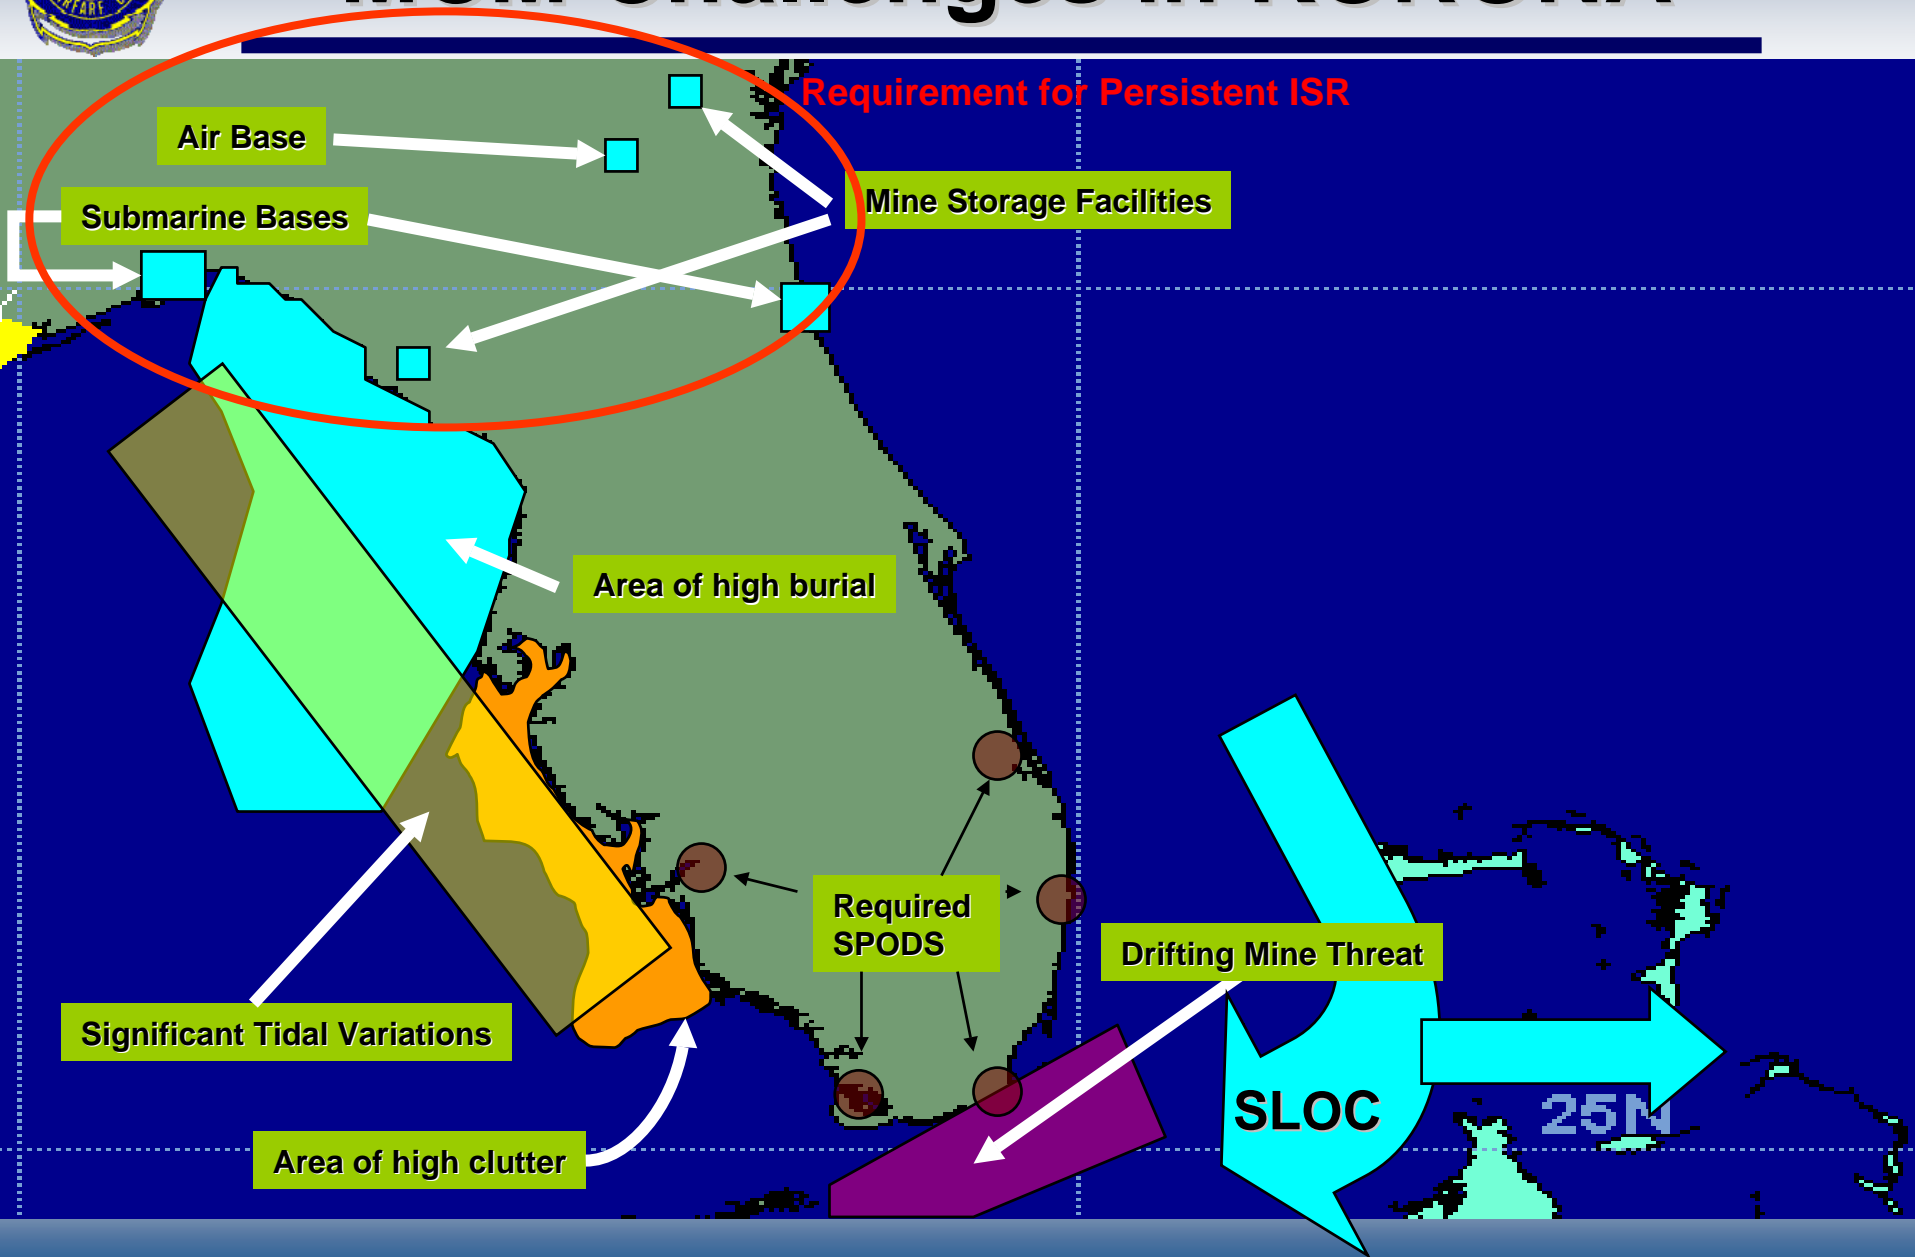

MCM Challenges in KORONA